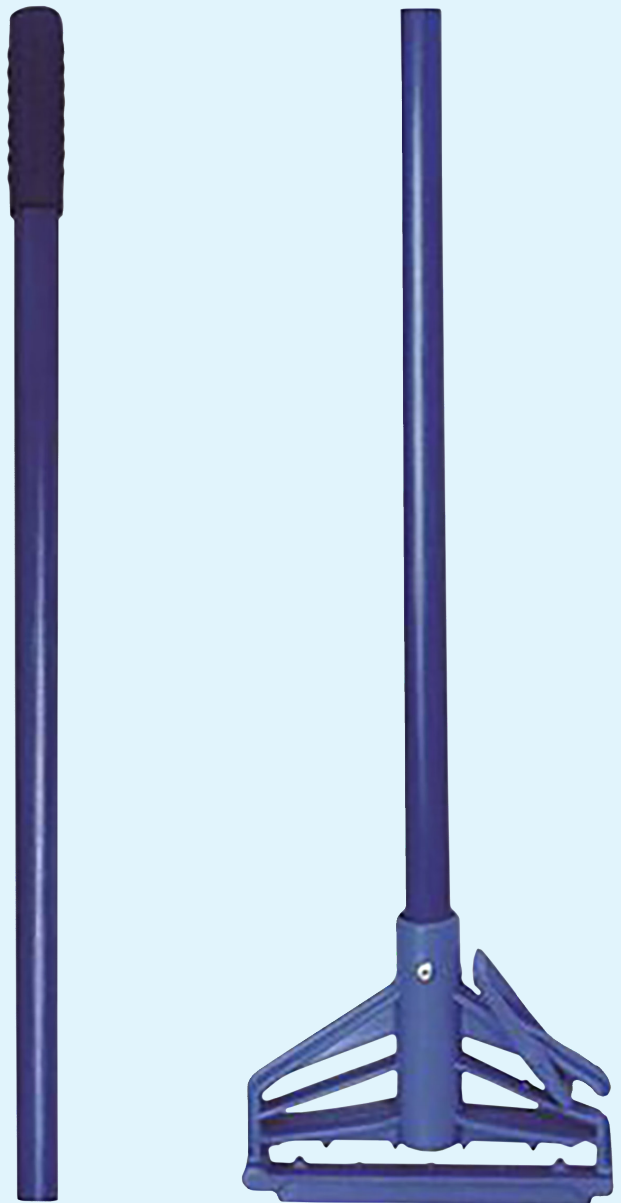

TECHNICAL DATA SHEET

FIBERGLASS HANDLE - 54" & 60"

PERFORME 54" & 60" Quick connect
fiberglass handle for wet mop

440601
60" FIBERGLASS
HANDLE

440602
54" FIBERGLASS
HANDLE

Perform

4300 Rue Hickmore, Saint-Laurent, QC H4T 1K2
Tél: 1-800-363-2776
www.superiorsany.com • SACQC@imperialdade.com

125 Madill Blvd, Mississauga, ON L5W 0H1
Tel :1-800-921-5527
www.superiorsany.com • superior-orders@imperialdade.com